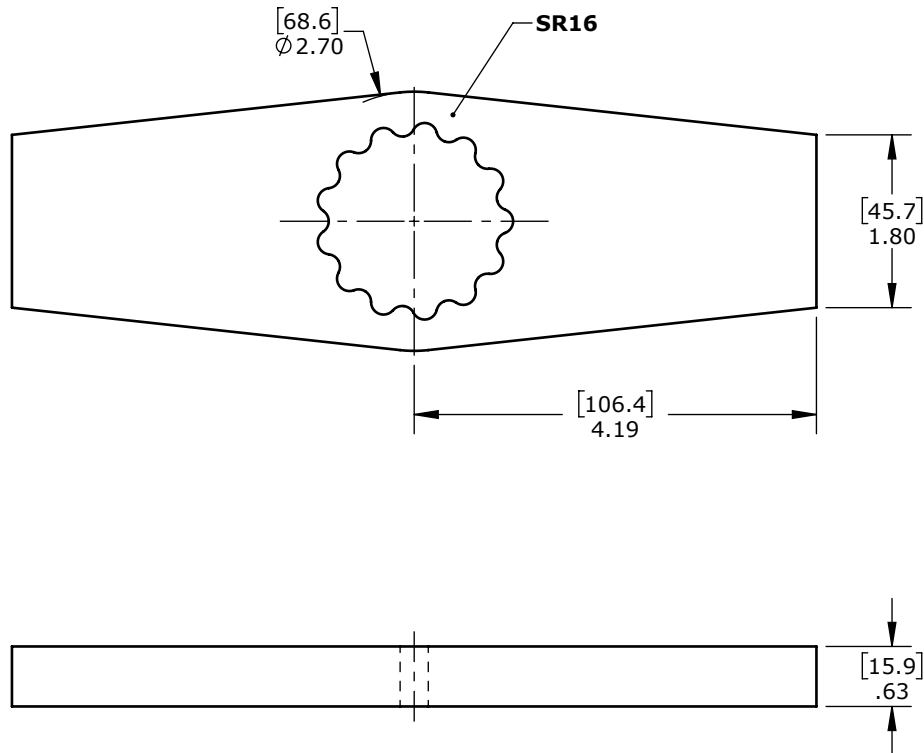

Product name:
Product number:

Double Ended SR16 Reaction Arm Blank
34759

REV: 12-2024

All dimensions are in Inches [Millimeters]

Suitable for: 15DX(-2), 20DX-M(-2), B-RAD 1500(-2), B-RAD 2000-M(-2), V-RAD 1500, V-RAD 2000-M, E-RAD BLU 1500, E-RAD BLU 2000-M