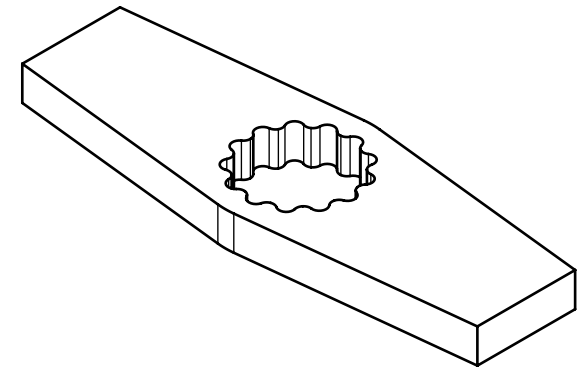

Product name:
Product number:

Double Ended SR16 Reaction Arm Blank
34759

REV: 12-2024

All dimensions are in Inches [Millimeters]

Suitable for: 15DX(-2), 20DX-M(-2), B-RAD 1500(-2), B-RAD 2000-M(-2), V-RAD 1500, V-RAD 2000-M, E-RAD BLU 1500, E-RAD BLU 2000-M