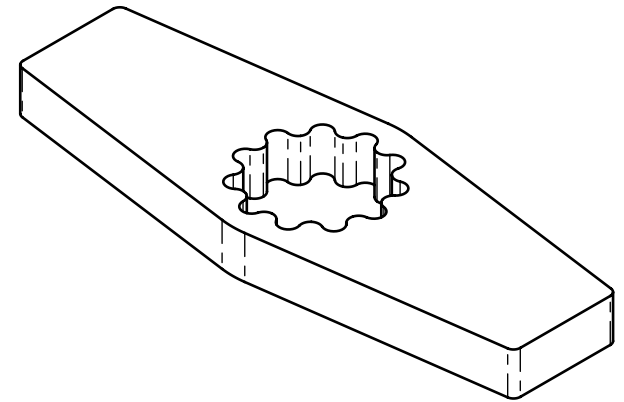

Product name:
Product number:

Double Ended SR11 Reaction Arm Blank
34756

REV: 12-2024

All dimensions are in Inches [Millimeters]

Suitable for: 7GX, 10GX-M, 10GX(-2), 14GX-M(-2), B-RAD 500, B-RAD 700-M, B-RAD 1000(-2), B-RAD 1400-M(-2), V-RAD 1000, V-RAD 1400-M, E-RAD BLU 700, E-RAD BLU 950-M