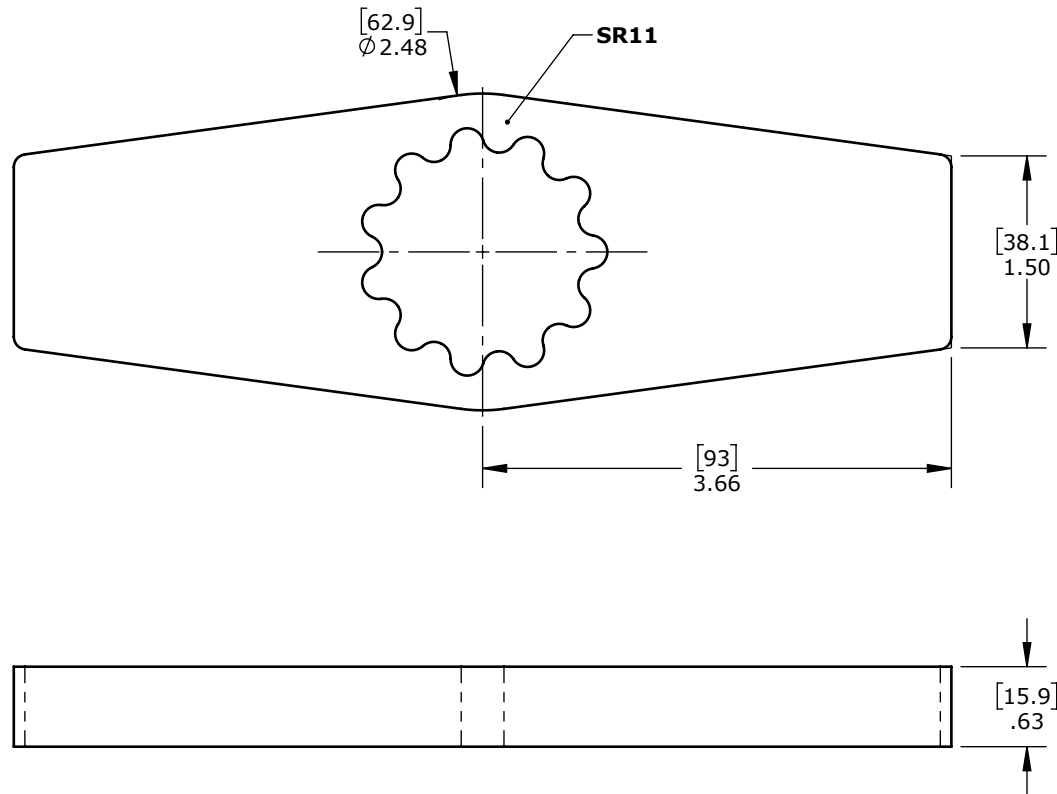

Product name:
Product number:

Double Ended SR11 Reaction Arm Blank
34756

REV: 12-2024

All dimensions are in Inches [Millimeters]

Suitable for: 7GX, 10GX-M, 10GX(-2), 14GX-M(-2), B-RAD 500, B-RAD 700-M, B-RAD 1000(-2), B-RAD 1400-M(-2), V-RAD 1000, V-RAD 1400-M, E-RAD BLU 700, E-RAD BLU 950-M