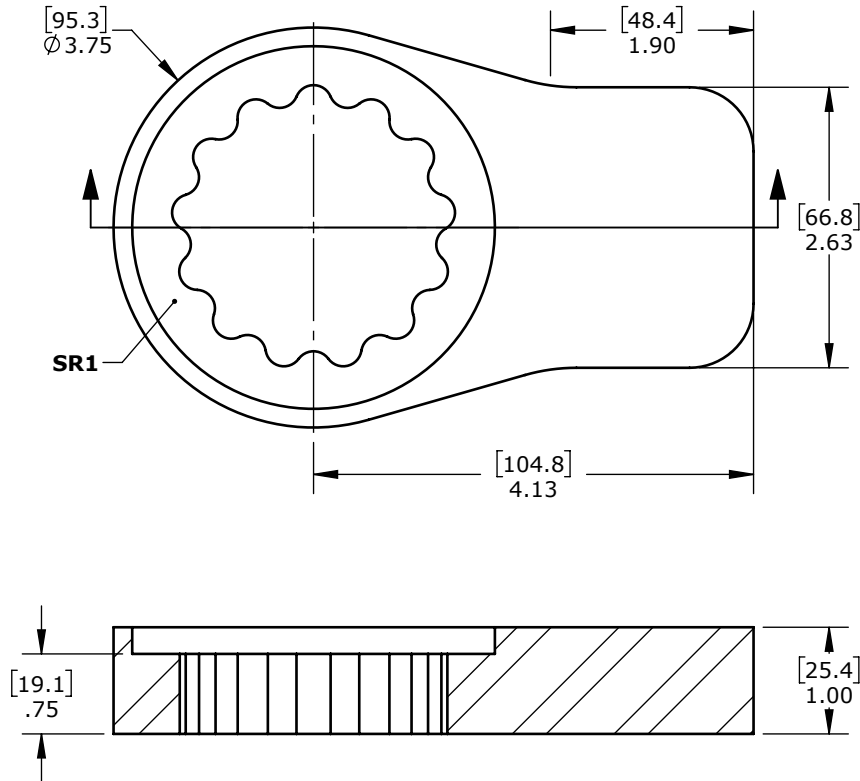

Product name:
Product number:

Standard SR1 Reaction Arm Blank
34748

REV: 12-2024

All dimensions are in Inches [Millimeters]

Suitable for: 34GX, 46GX-M, V-RAD 3400, V-RAD 4600-M, E-RAD BLU 3000, E-RAD BLU 4000-M