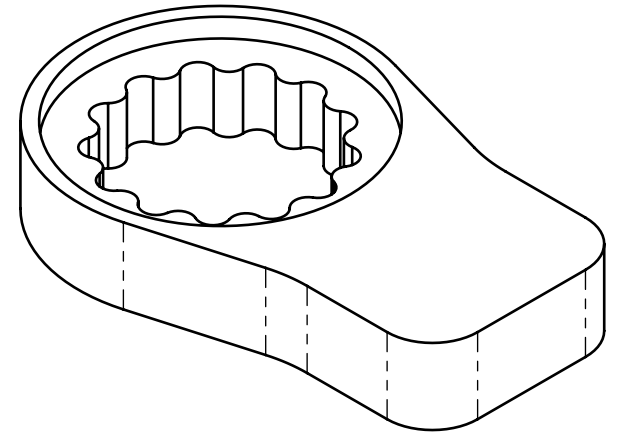

Product name:
Product number:

Standard SR1 Reaction Arm Blank
34748

REV: 12-2024

All dimensions are in Inches [Millimeters]

Suitable for: 34GX, 46GX-M, V-RAD 3400, V-RAD 4600-M, E-RAD BLU 3000, E-RAD BLU 4000-M