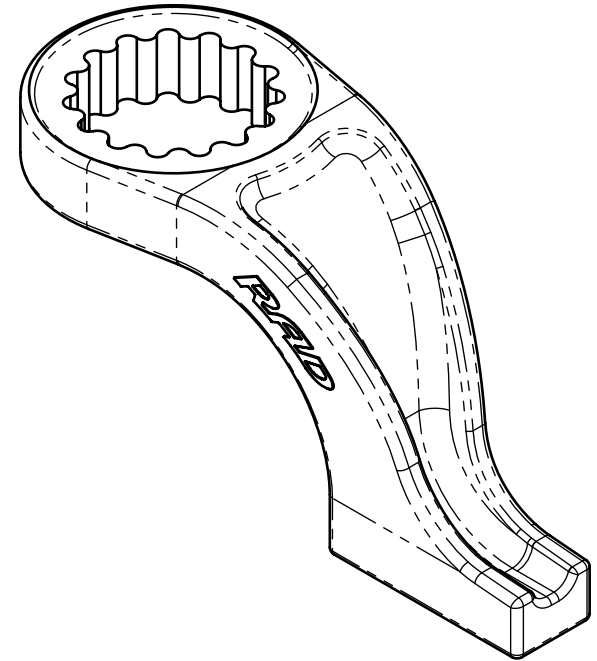

Product name:
Product number:

Standard Cast SR14 Reaction Arm
23530

REV: 11-2024

All dimensions are in Inches [Millimeters]

Suitable for: 60DX, 80DX-M, E-RAD BLU 6000, E-RAD BLU 8000-M

DISCLAIMER: The data and illustrations in this document are accurate to the best of the company's knowledge. Information is subject to change without prior notice. For critical information, please verify its accuracy by contacting RAD Torque Systems. Unauthorized reproduction and distribution of this content are strictly prohibited.