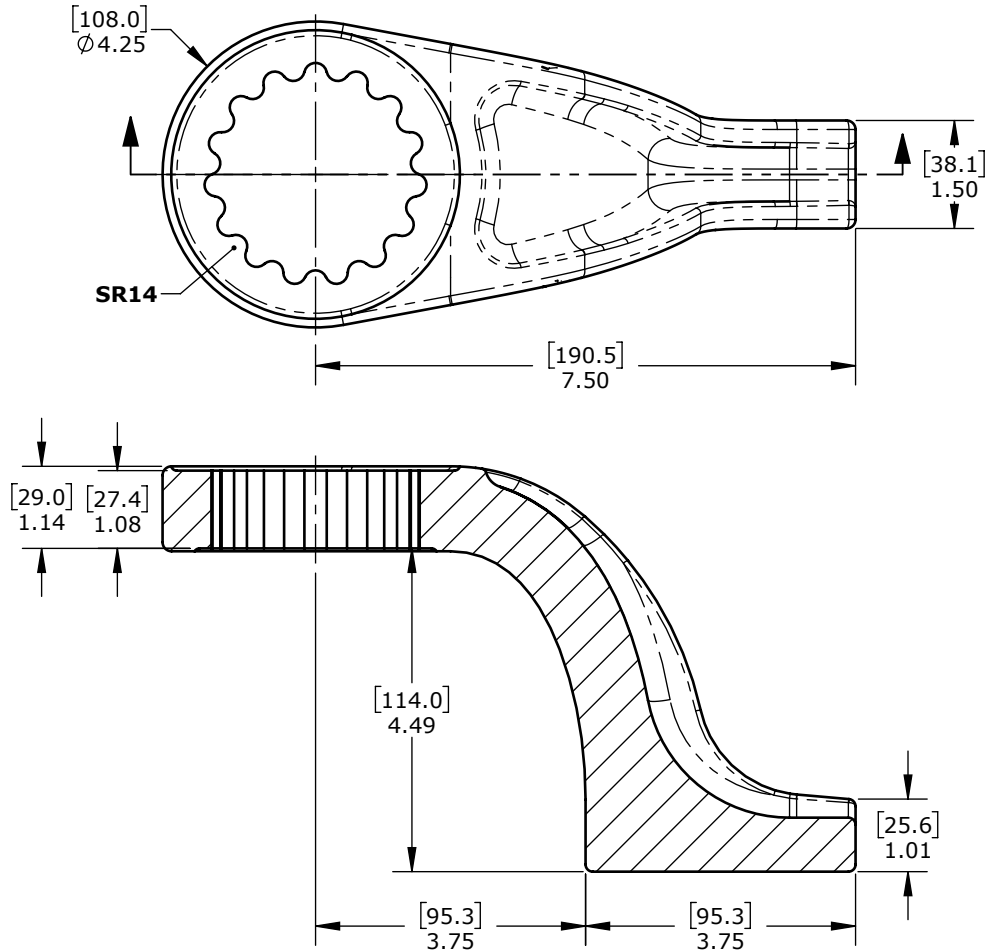

Product name:
Product number:

Standard Cast SR14 Reaction Arm
23530

REV: 11-2024

All dimensions are in Inches [Millimeters]

Suitable for: 60DX, 80DX-M, E-RAD BLU 6000, E-RAD BLU 8000-M

DISCLAIMER: The data and illustrations in this document are accurate to the best of the company's knowledge. Information is subject to change without prior notice. For critical information, please verify its accuracy by contacting RAD Torque Systems. Unauthorized reproduction and distribution of this content are strictly prohibited.