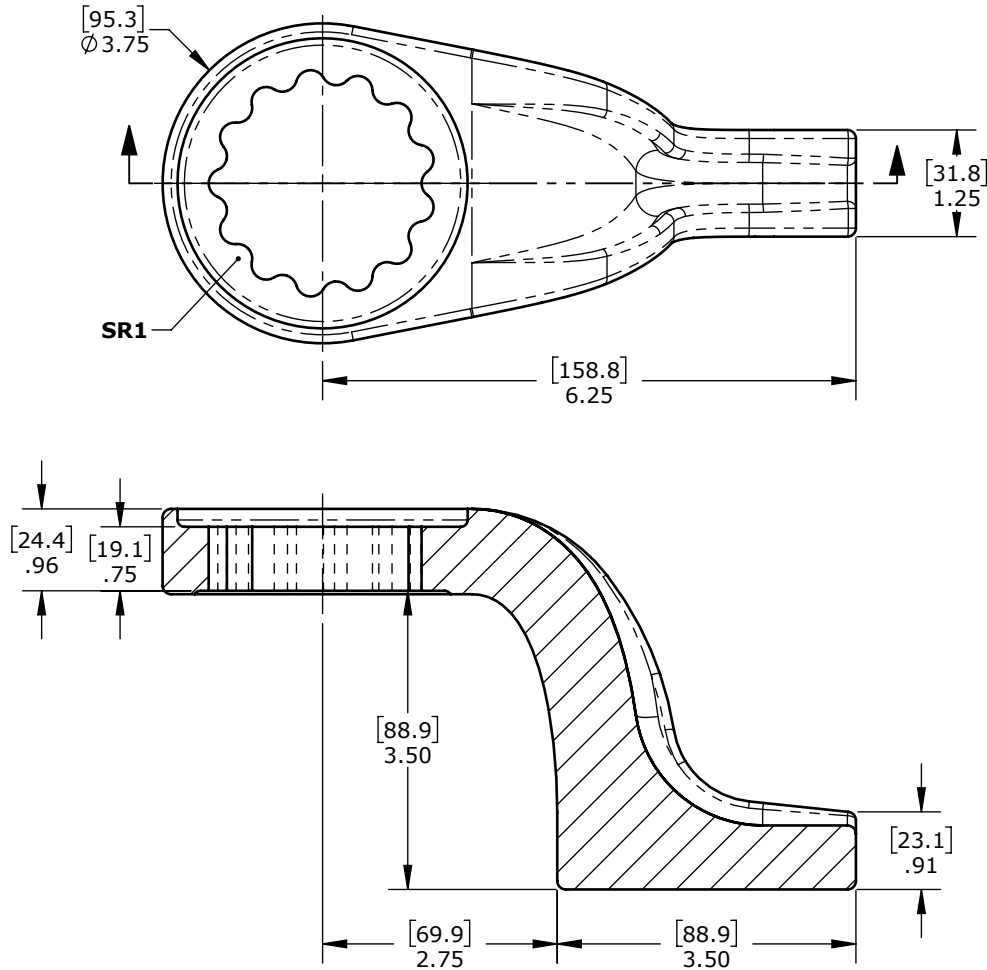

Product name:
Product number:

Standard Cast SR1 Reaction Arm
23528

REV: 11-2024

All dimensions are in Inches [Millimeters]

Suitable for: 34GX, 46GX-M, V-RAD 3400, V-RAD 4600-M, E-RAD BLU 3000, E-RAD BLU 4000-M