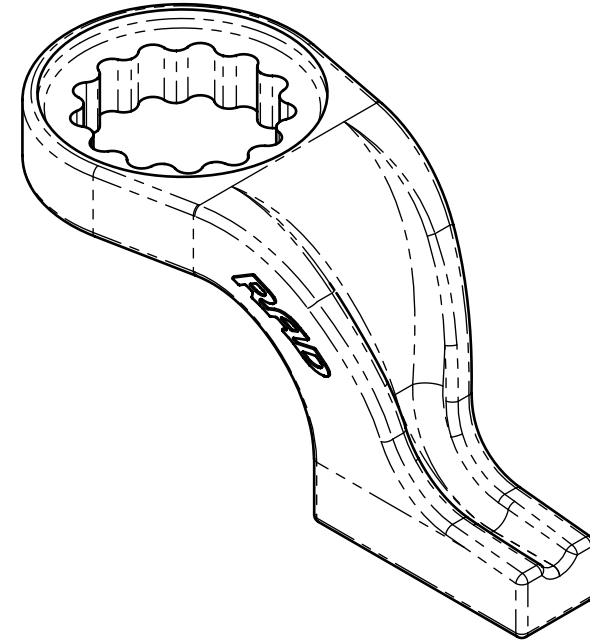

Product name:
Product number:

Standard Cast SR1 Reaction Arm
23528

REV: 11-2024

All dimensions are in Inches [Millimeters]

Suitable for: 34GX, 46GX-M, V-RAD 3400, V-RAD 4600-M, E-RAD BLU 3000, E-RAD BLU 4000-M