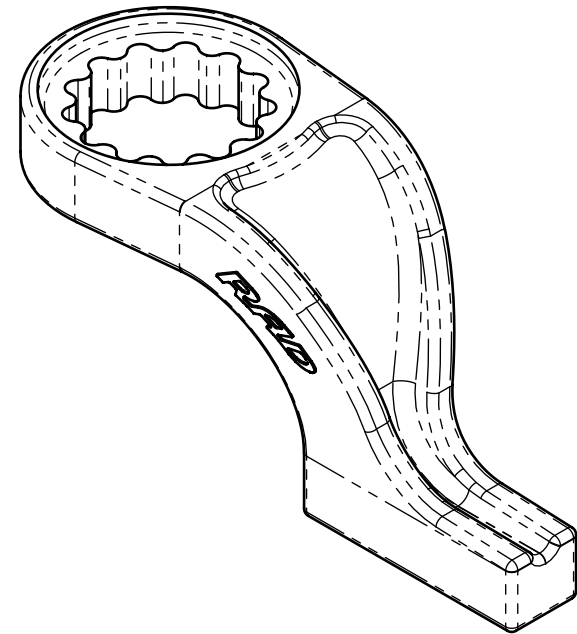

Product name:  
Product number:

**Standard Cast SR2 Reaction Arm**  
**23526**

REV: 11-2024

All dimensions are in Inches [Millimeters]

Suitable for: 25GX(-2), 34GX-M(-2), V-RAD 2500, V-RAD 3400-M, E-RAD BLU 2500 COMP, E-RAD BLU 3400-M COMP

*DISCLAIMER: The data and illustrations in this document are accurate to the best of the company's knowledge. Information is subject to change without prior notice. For critical information, please verify its accuracy by contacting RAD Torque Systems. Unauthorized reproduction and distribution of this content are strictly prohibited.*