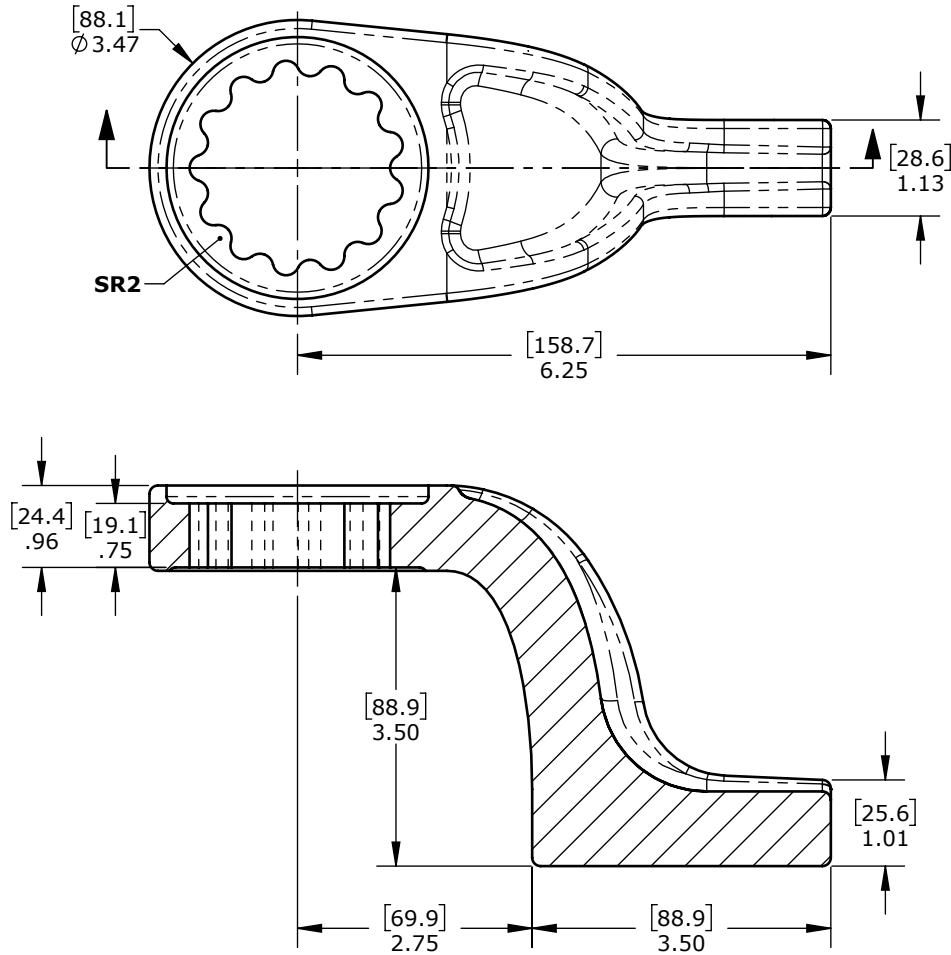

Product name:  
Product number:

**Standard Cast SR2 Reaction Arm**  
**23526**

REV: 11-2024

All dimensions are in Inches [Millimeters]

Suitable for: 25GX(-2), 34GX-M(-2), V-RAD 2500, V-RAD 3400-M, E-RAD BLU 2500 COMP, E-RAD BLU 3400-M COMP

*DISCLAIMER: The data and illustrations in this document are accurate to the best of the company's knowledge. Information is subject to change without prior notice. For critical information, please verify its accuracy by contacting RAD Torque Systems. Unauthorized reproduction and distribution of this content are strictly prohibited.*