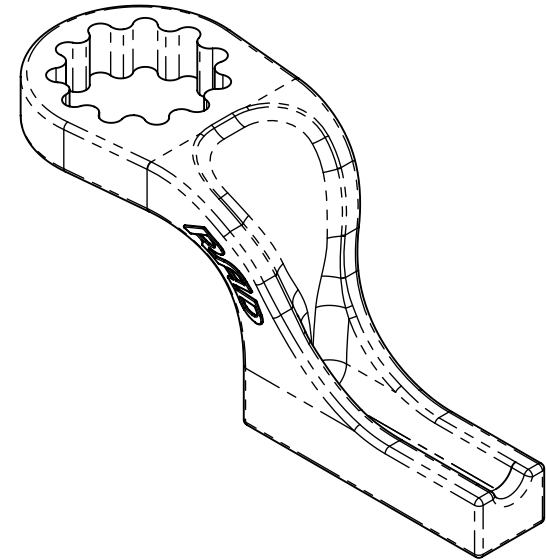

Product name:
Product number:

Standard Cast SR11 Reaction Arm
19260

REV: 09-2024

All dimensions are in Inches [Millimeters]

Suitable for: 7GX, 10GX-M, 10GX(-2), 14GX-M(-2), B-RAD 500, B-RAD 700-M, B-RAD 1000(-2), B-RAD 1400-M(-2), V-RAD 1000, V-RAD 1400-M, E-RAD BLU 700, E-RAD BLU 950-M