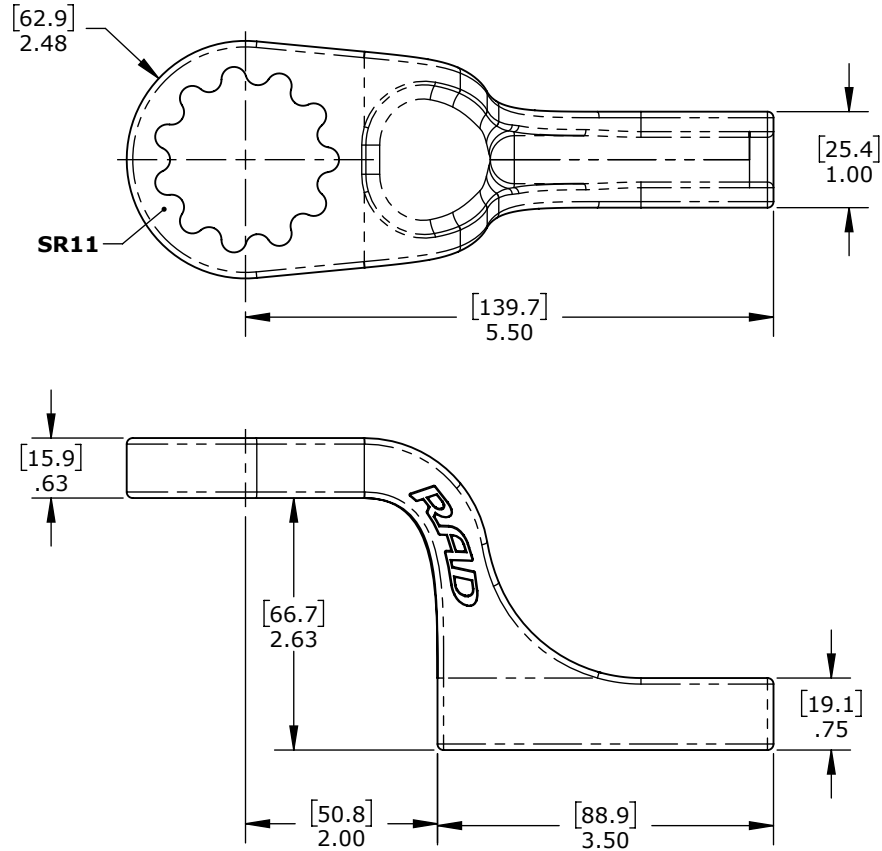

Product name:
Product number:

Standard Cast SR11 Reaction Arm
19260

REV: 09-2024

All dimensions are in Inches [Millimeters]

Suitable for: 7GX, 10GX-M, 10GX(-2), 14GX-M(-2), B-RAD 500, B-RAD 700-M, B-RAD 1000(-2), B-RAD 1400-M(-2), V-RAD 1000, V-RAD 1400-M, E-RAD BLU 700, E-RAD BLU 950-M