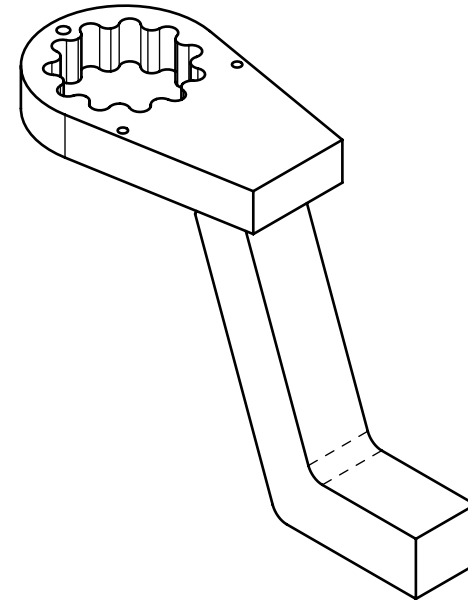

Product name:  
Product number:

**Deep Angled SR11 Reaction Arm**  
**17236**

REV: 11-2024

All dimensions are in Inches [Millimeters]

Suitable for: 7GX, 10GX-M, 10GX(-2), 14GX-M(-2), B-RAD 500, B-RAD 700-M, B-RAD 1000(-2), B-RAD 1400-M(-2), V-RAD 1000, V-RAD 1400-M, E-RAD BLU 700, E-RAD BLU 950-M