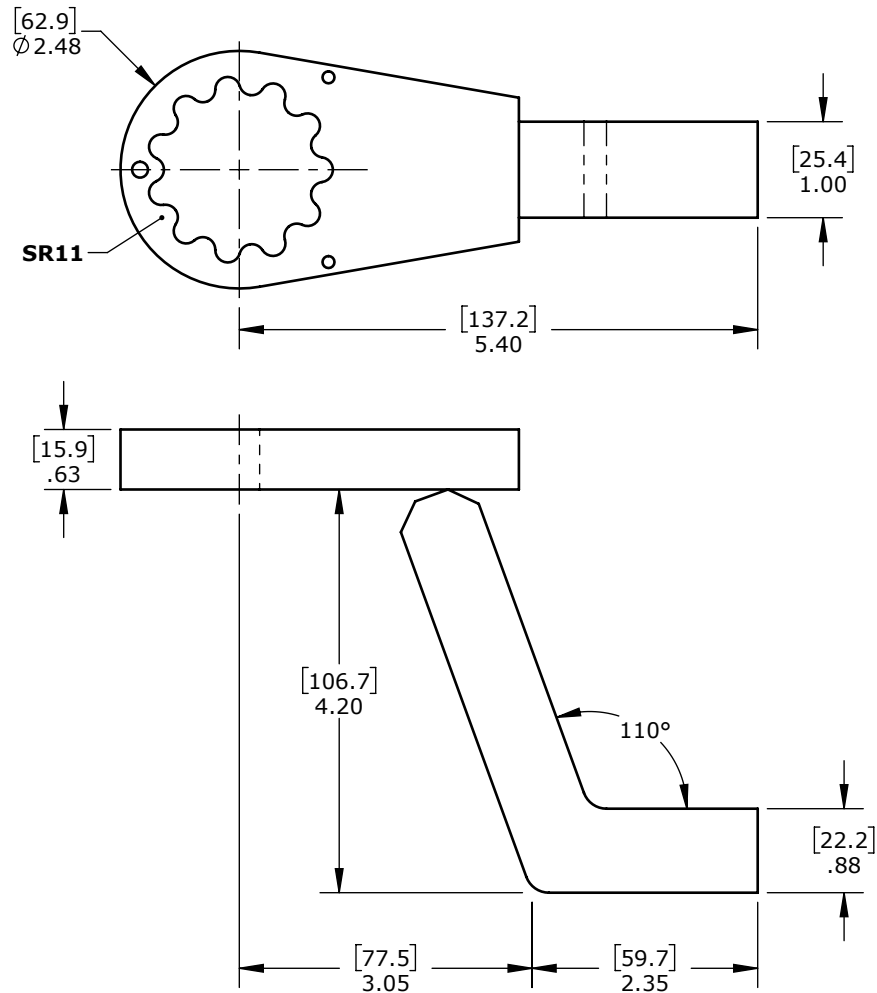

Product name:  
Product number:

**Deep Angled SR11 Reaction Arm**  
**17236**

REV: 11-2024

All dimensions are in Inches [Millimeters]

Suitable for: 7GX, 10GX-M, 10GX(-2), 14GX-M(-2), B-RAD 500, B-RAD 700-M, B-RAD 1000(-2), B-RAD 1400-M(-2), V-RAD 1000, V-RAD 1400-M, E-RAD BLU 700, E-RAD BLU 950-M

*DISCLAIMER: The data and illustrations in this document are accurate to the best of the company's knowledge. Information is subject to change without prior notice. For critical information, please verify its accuracy by contacting RAD Torque Systems. Unauthorized reproduction and distribution of this content are strictly prohibited.*