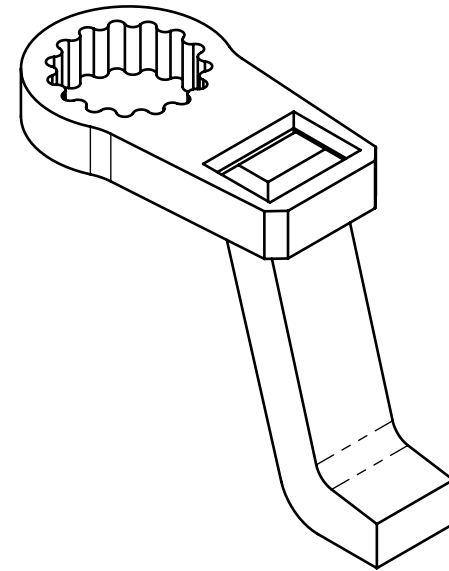

Product name:
Product number:

Deep Angled SR14 Reaction Arm
15788

REV: 09-2024

All dimensions are in Inches [Millimeters]

Suitable for: 60DX, 80DX-M, E-RAD BLU 6000, E-RAD BLU 8000-M

DISCLAIMER: The data and illustrations in this document are accurate to the best of the company's knowledge. Information is subject to change without prior notice. For critical information, please verify its accuracy by contacting RAD Torque Systems. Unauthorized reproduction and distribution of this content are strictly prohibited.