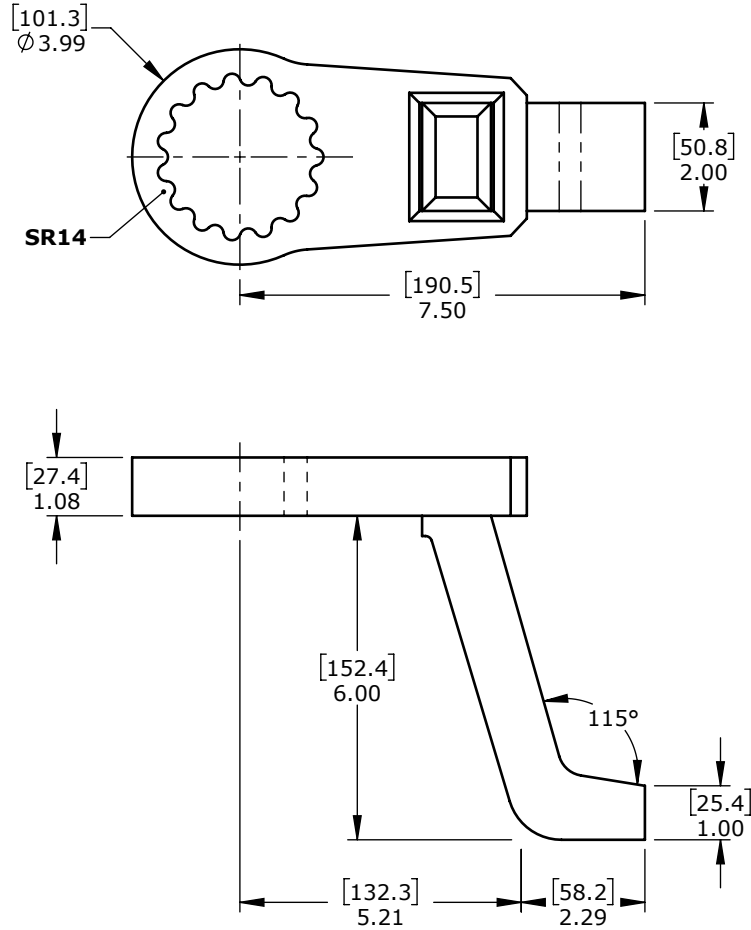

Product name:
Product number:

Deep Angled SR14 Reaction Arm
15788

REV: 09-2024

All dimensions are in Inches [Millimeters]

Suitable for: 60DX, 80DX-M, E-RAD BLU 6000, E-RAD BLU 8000-M

DISCLAIMER: The data and illustrations in this document are accurate to the best of the company's knowledge. Information is subject to change without prior notice. For critical information, please verify its accuracy by contacting RAD Torque Systems. Unauthorized reproduction and distribution of this content are strictly prohibited.