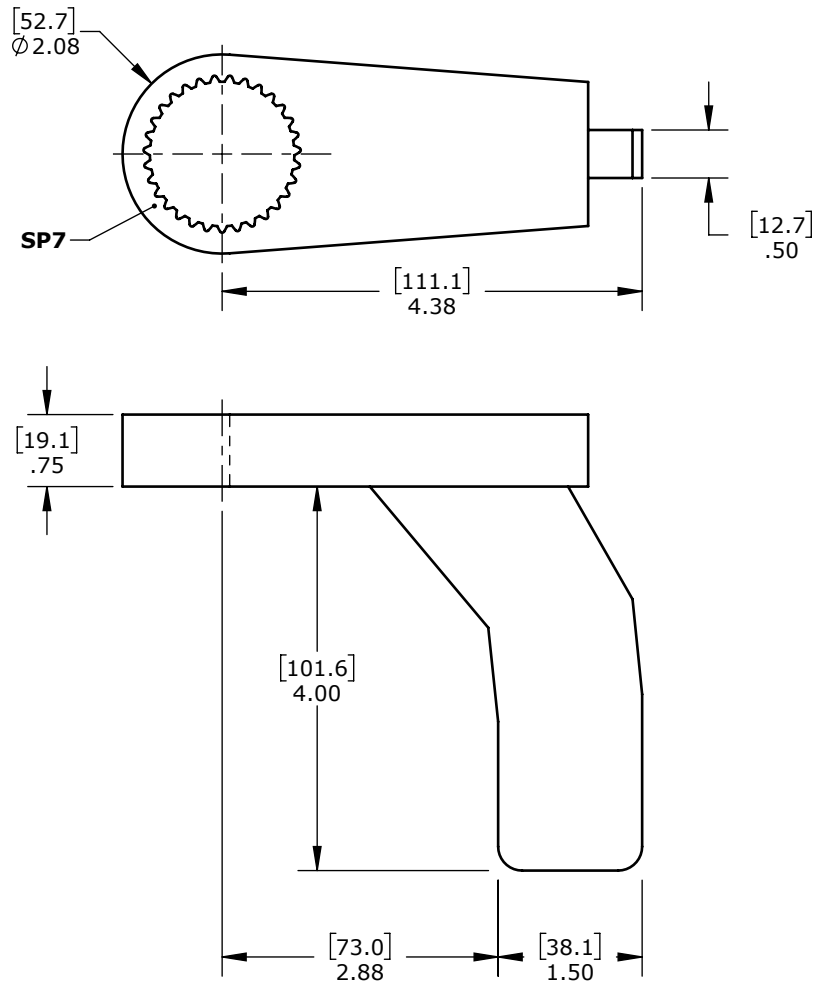

Product name:
Product number:

Standard Paddle SP7 Reaction Arm
13512

REV: 09-2024

All dimensions are in Inches [Millimeters]

Suitable for: 7GX-R, 10GX-R-M, 10GX-NX, 14GX-NX-M

DISCLAIMER: The data and illustrations in this document are accurate to the best of the company's knowledge. Information is subject to change without prior notice. For critical information, please verify its accuracy by contacting RAD Torque Systems. Unauthorized reproduction and distribution of this content are strictly prohibited.