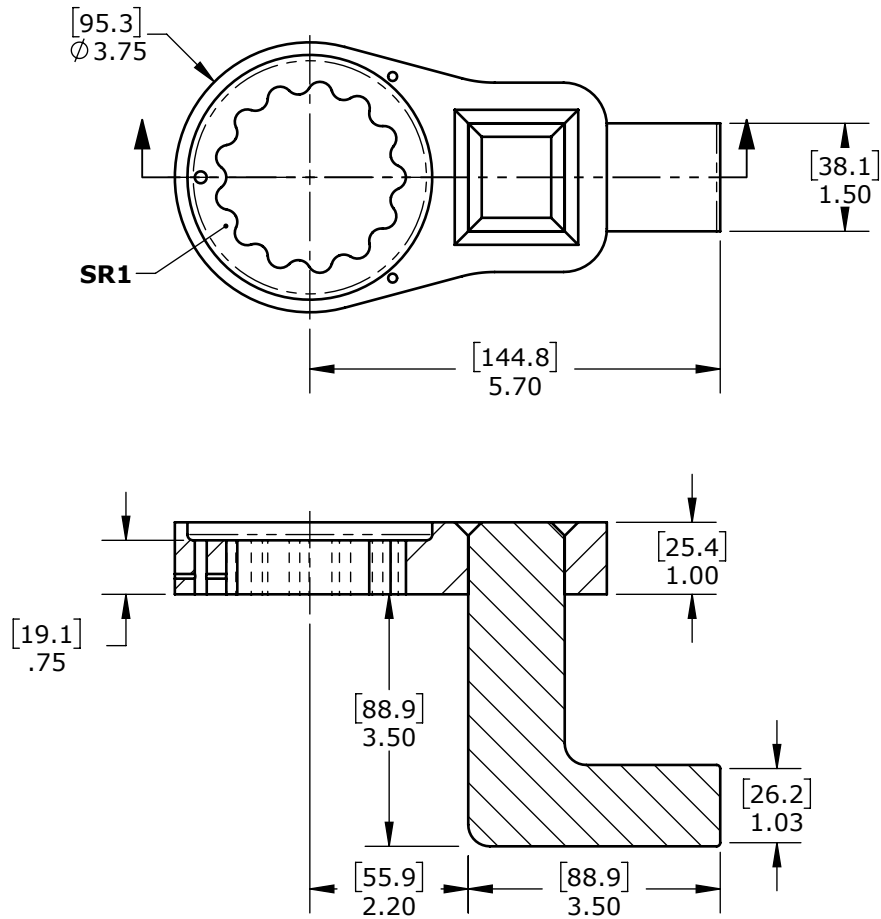

Product name: **Standard 90° SR1 Reaction Arm**
Product number: **11531**

REV: 09-2024

All dimensions are in Inches [Millimeters]

Suitable for: 34GX, 46GX-M, V-RAD 3400, V-RAD 4600-M, E-RAD BLU 3000, E-RAD BLU 4000-M