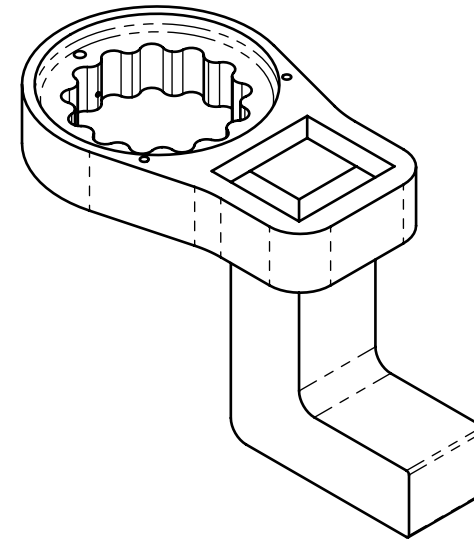

Product name: **Standard 90° SR1 Reaction Arm**
Product number: **11531**

REV: 09-2024

All dimensions are in Inches [Millimeters]

Suitable for: 34GX, 46GX-M, V-RAD 3400, V-RAD 4600-M, E-RAD BLU 3000, E-RAD BLU 4000-M