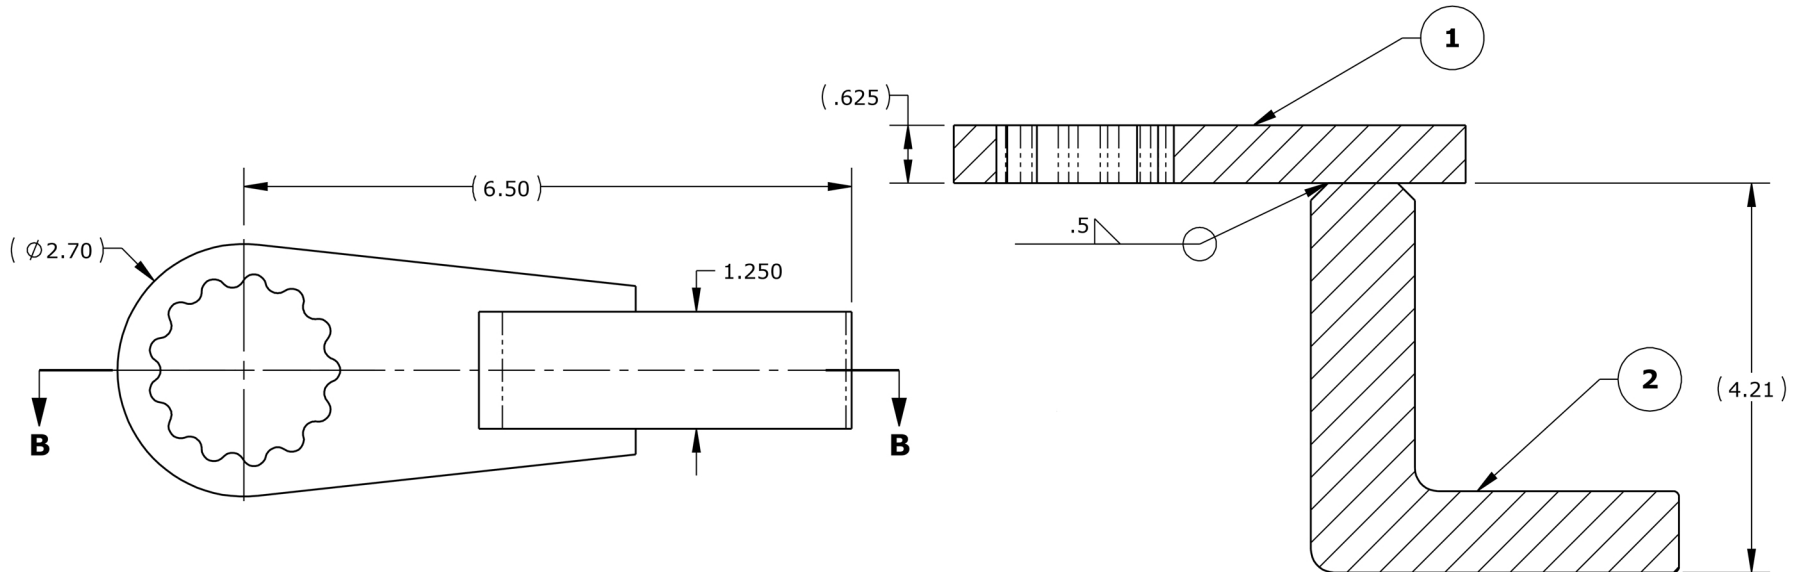

**PART NUMBER: 18480**

**REACTION ARM: DEEP SOCKET 90°**

B-RAD 1500 / 2000 M, DB RAD 1500 / 2000 M, DV-RAD 1500 / 2000 M, RAD 15DX / 20DX M

***DIMENSIONS ARE IN INCHES***

***Proprietary and Confidential***