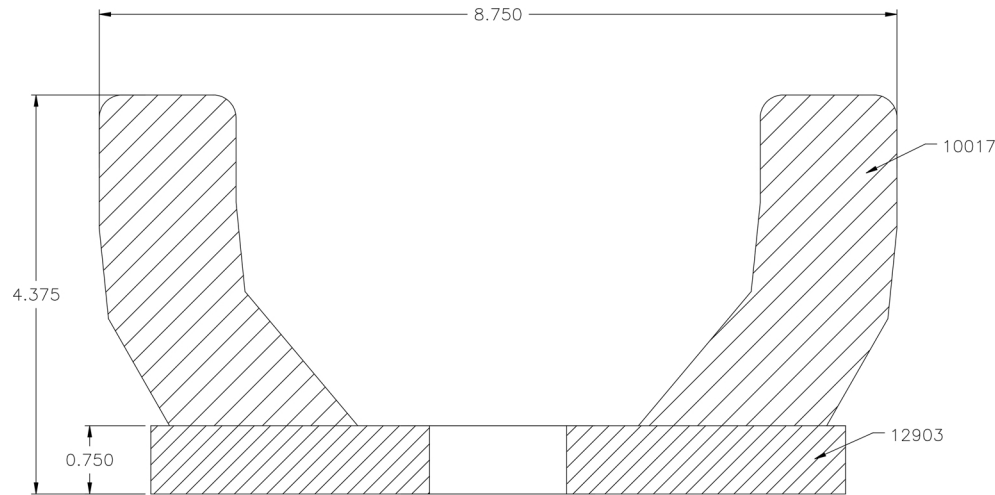

**PART NUMBER: 13442**

**REACTION ARM: DOUBLE ENDED (WELDABLE) 7GX-R / 10GX-R METRIC**

**DIMENSIONS ARE IN INCHES**

**Proprietary and Confidential**

*The information contain herein is the confidential property of New World Technologies Inc. Any reproduction without prior written consent from New World Technologies Inc. is strictly prohibited.*