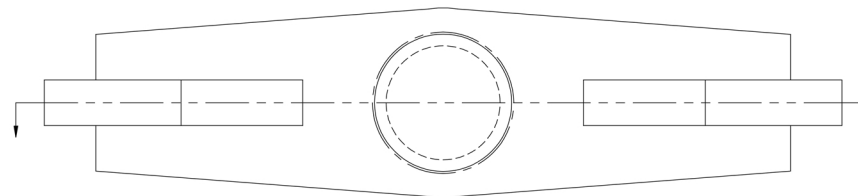

**PART NUMBER: 13442**

**REACTION ARM: DOUBLE ENDED (WELDABLE) 7GX-R / 10GX-R METRIC**

**DIMENSIONS ARE IN INCHES**

**Proprietary and Confidential**

*The information contain herein is the confidential property of New World Technologies Inc. Any reproduction without prior written consent from New World Technologies Inc. is strictly prohibited.*