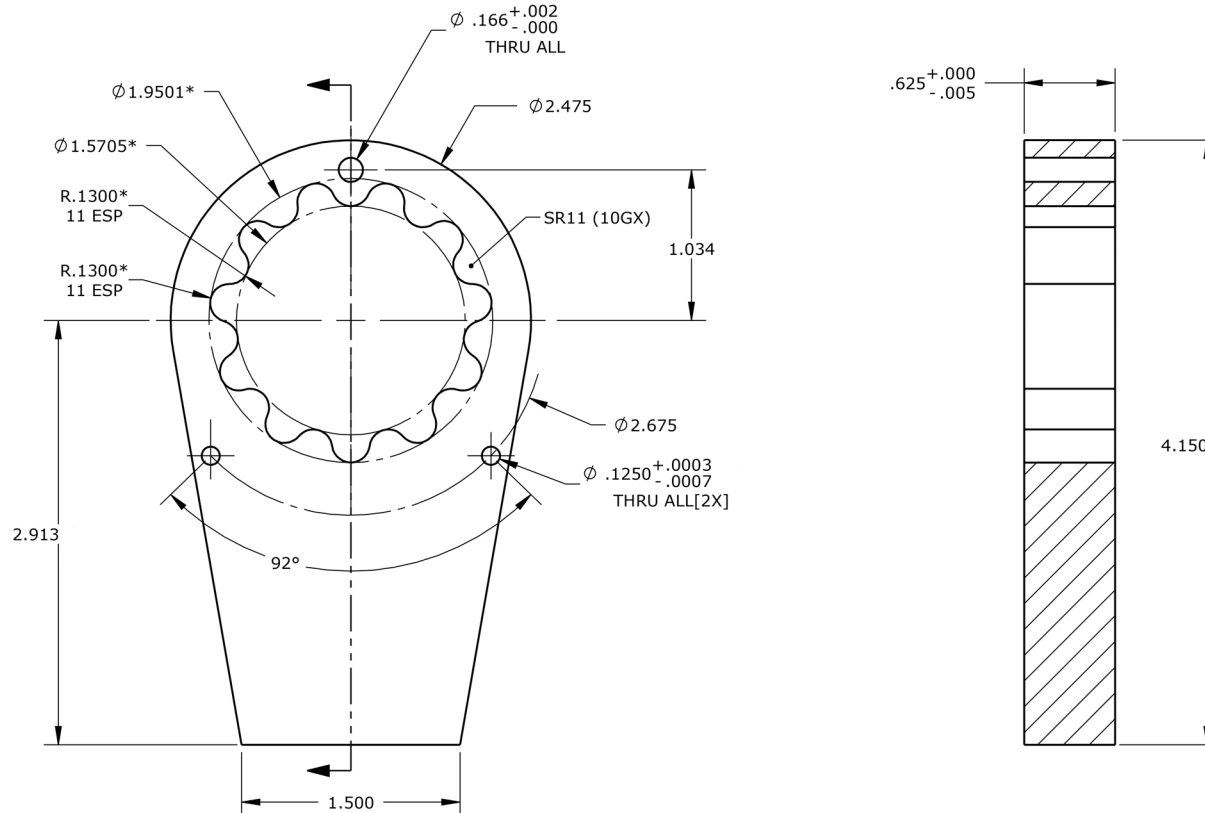

PART NUMBER: 13364

REACTION BLANK (WELDABLE): RAD 7GX/10GX M, RAD 10GX/14GX M, V-RAD 10/14 M, DV-RAD 1000/1400 M,
B-RAD 500/675 M, B-RAD 1000/1350 M, DB RAD 500/675 M, DB-RAD 1000/1350 M, E-RAD BLU 700/950

DIMENSIONS ARE IN INCHES

Proprietary and Confidential

The information contain herein is the confidential property of New World Technologies Inc. Any reproduction without prior written consent from New World Technologies Inc. is strictly prohibited.