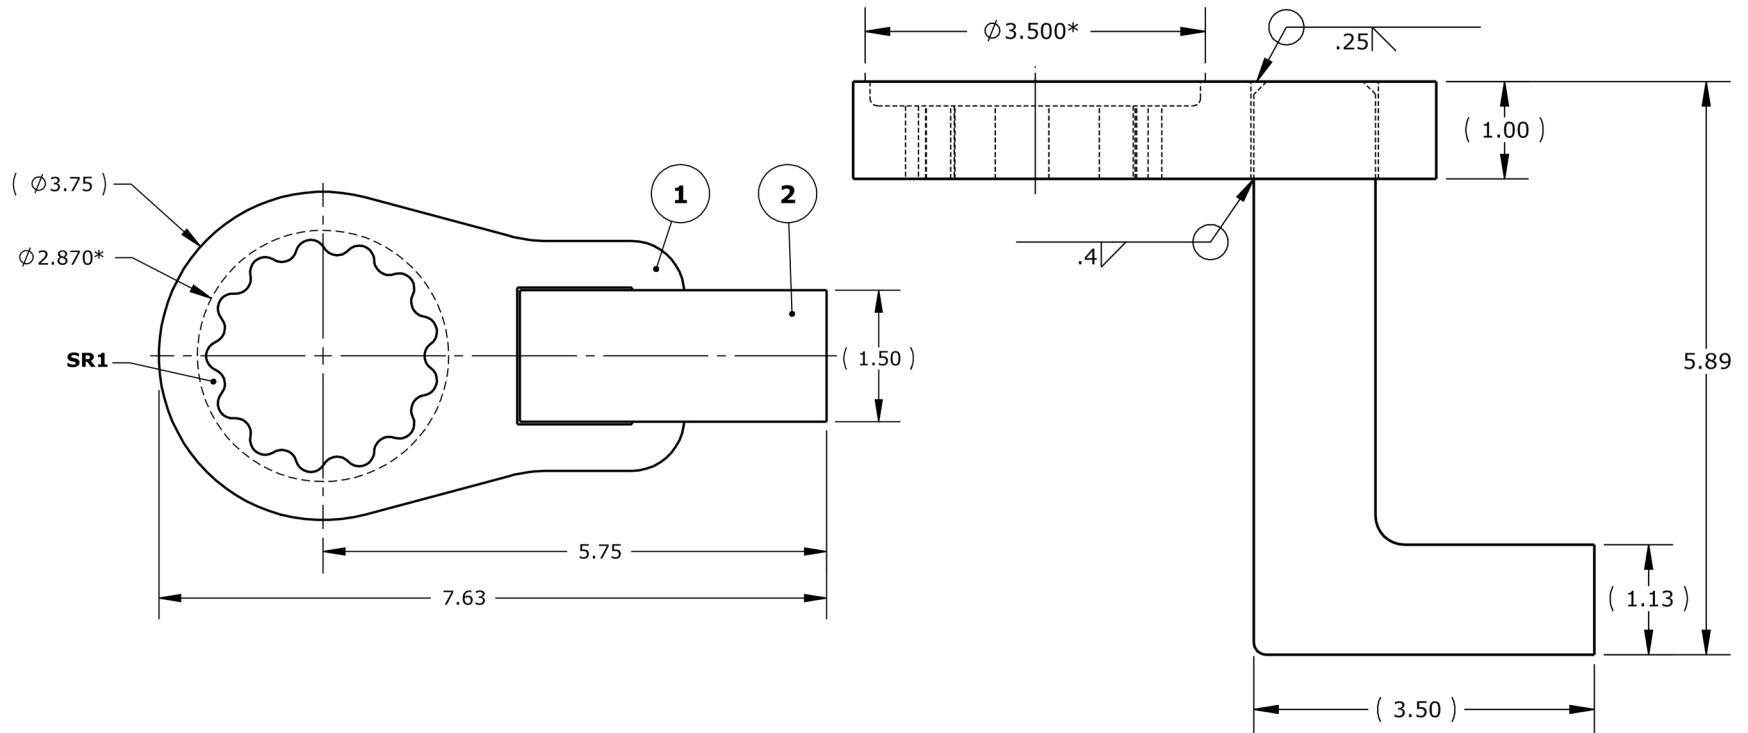

PART NUMBER: 11534

REACTION ARM: DEEP SOCKET (ANGLED) E-RAD BLU 3000 / 4000 M, RAD 34GX / 46GX M

DIMENSIONS ARE IN INCHES

Proprietary and Confidential

The information contain herein is the confidential property of New World Technologies Inc. Any reproduction without prior written consent from New World Technologies Inc. is strictly prohibited.