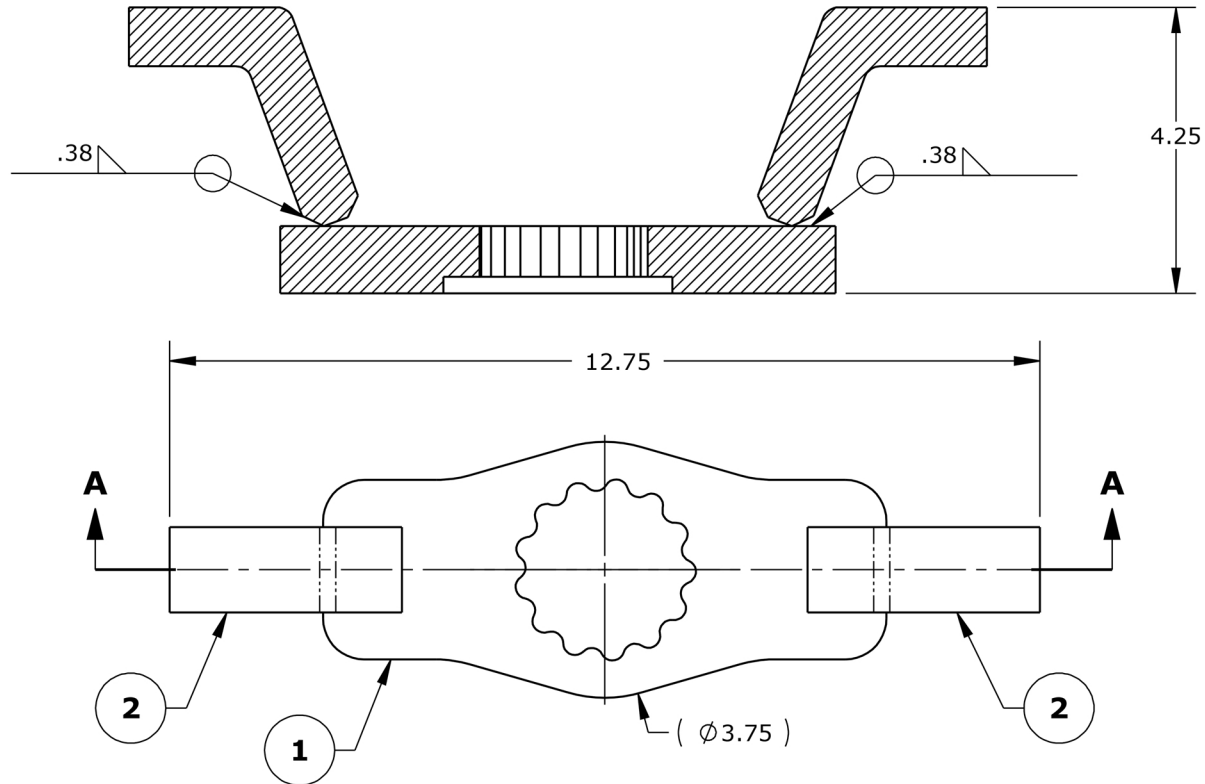

PART NUMBER: 11533

REACTION ARM: DOUBLE ENDED (WELDABLE) E-RAD BLU 3000 / 4000 M, RAD 34GX / 46GX M

DIMENSIONS ARE IN INCHES

Proprietary and Confidential

The information contain herein is the confidential property of New World Technologies Inc. Any reproduction without prior written consent from New World Technologies Inc. is strictly prohibited.