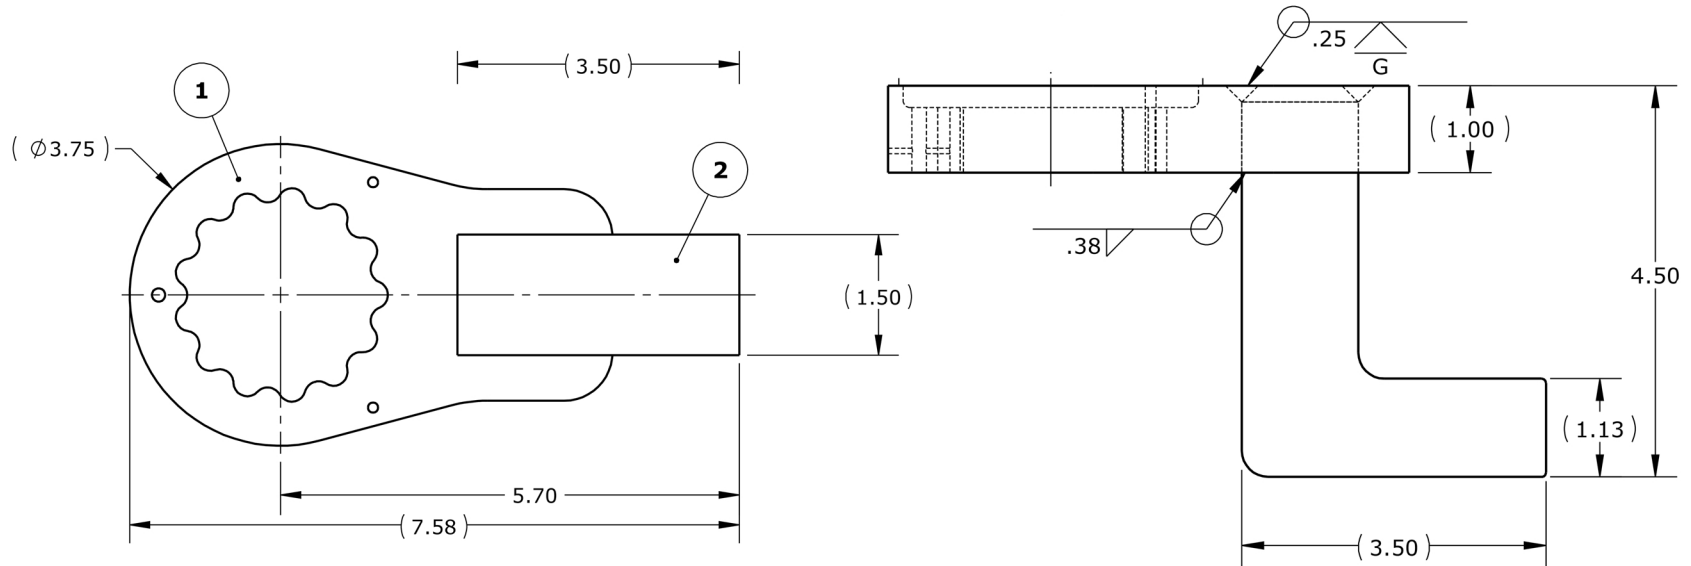

**PART NUMBER: 11531**

**REACTION ARM: STANDARD (90°) E-RAD 3000 / 4000 M, RAD 34GX / 46GX M**

**DIMENSIONS ARE IN INCHES**

**Proprietary and Confidential**

*The information contain herein is the confidential property of New World Technologies Inc. Any reproduction without prior written consent from New World Technologies Inc. is strictly prohibited.*